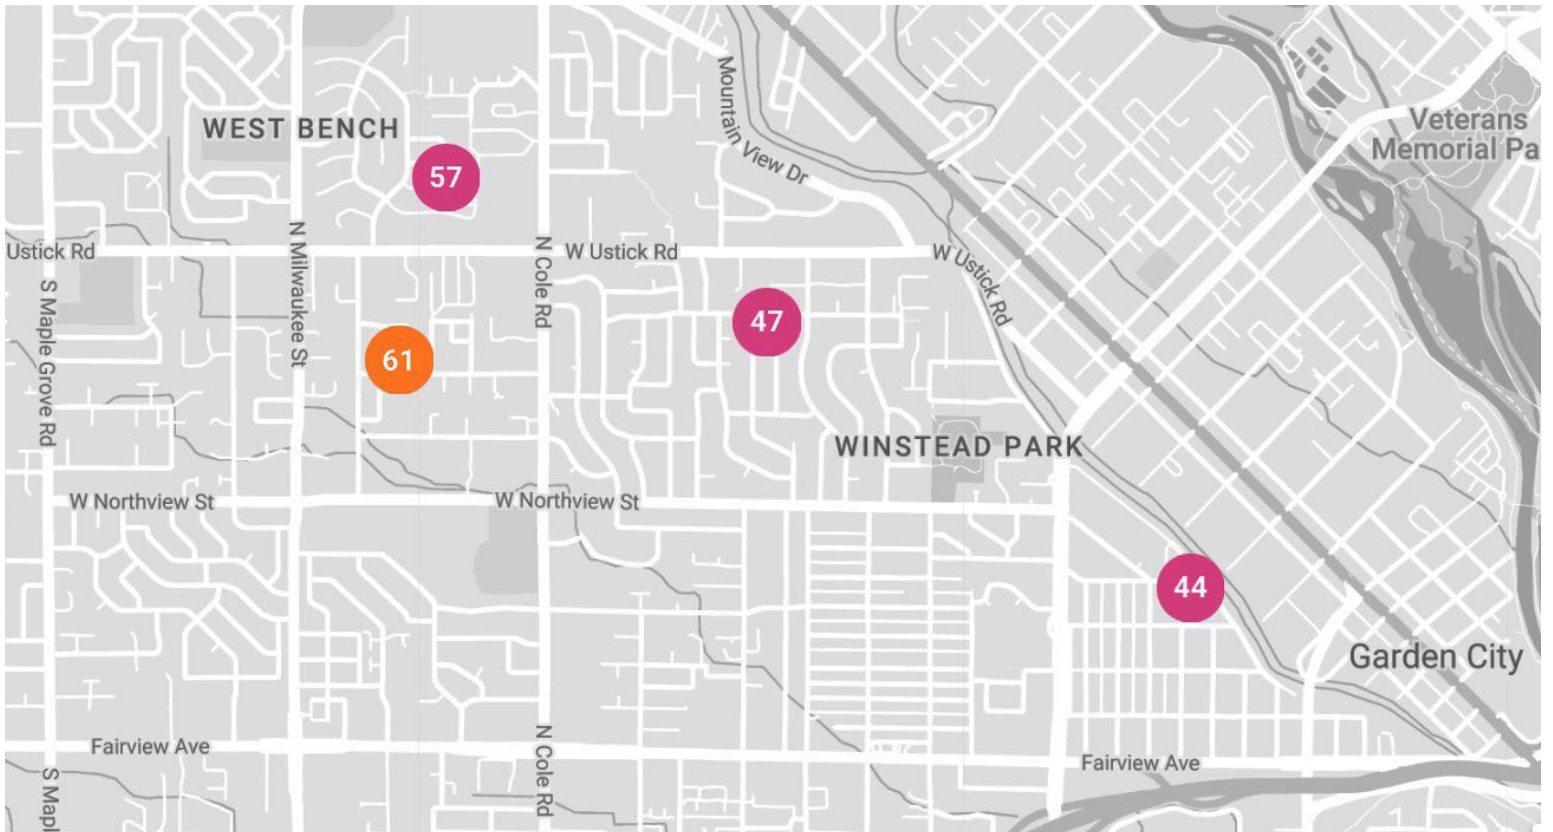

STUDIOS in WEST BOISE