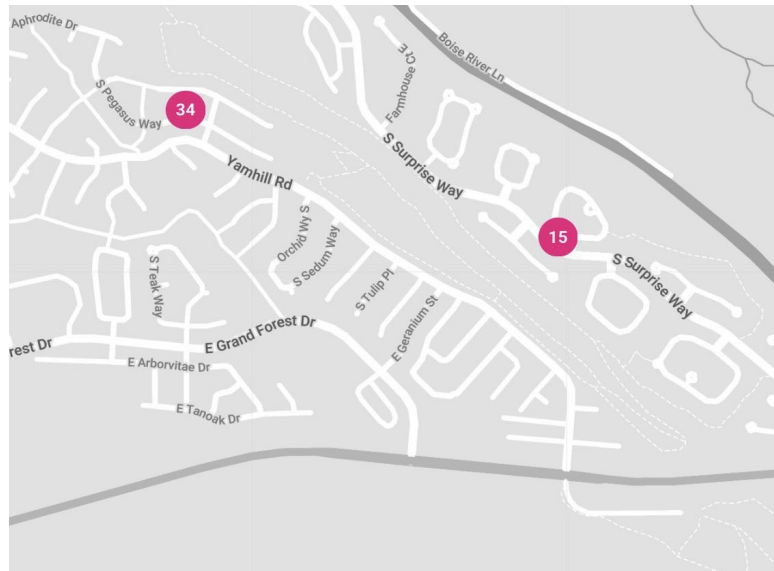

STUDIOS in MERIDIAN

STUDIOS in WEST BOISE

STUDIOS in GARDEN CITY

STUDIO in WEST END

STUDIOS in DOWNTOWN

STUDIOS in EAST BOISE

STUDIOS in SOUTHEAST BOISE

STUDIOS in BOISE BENCH