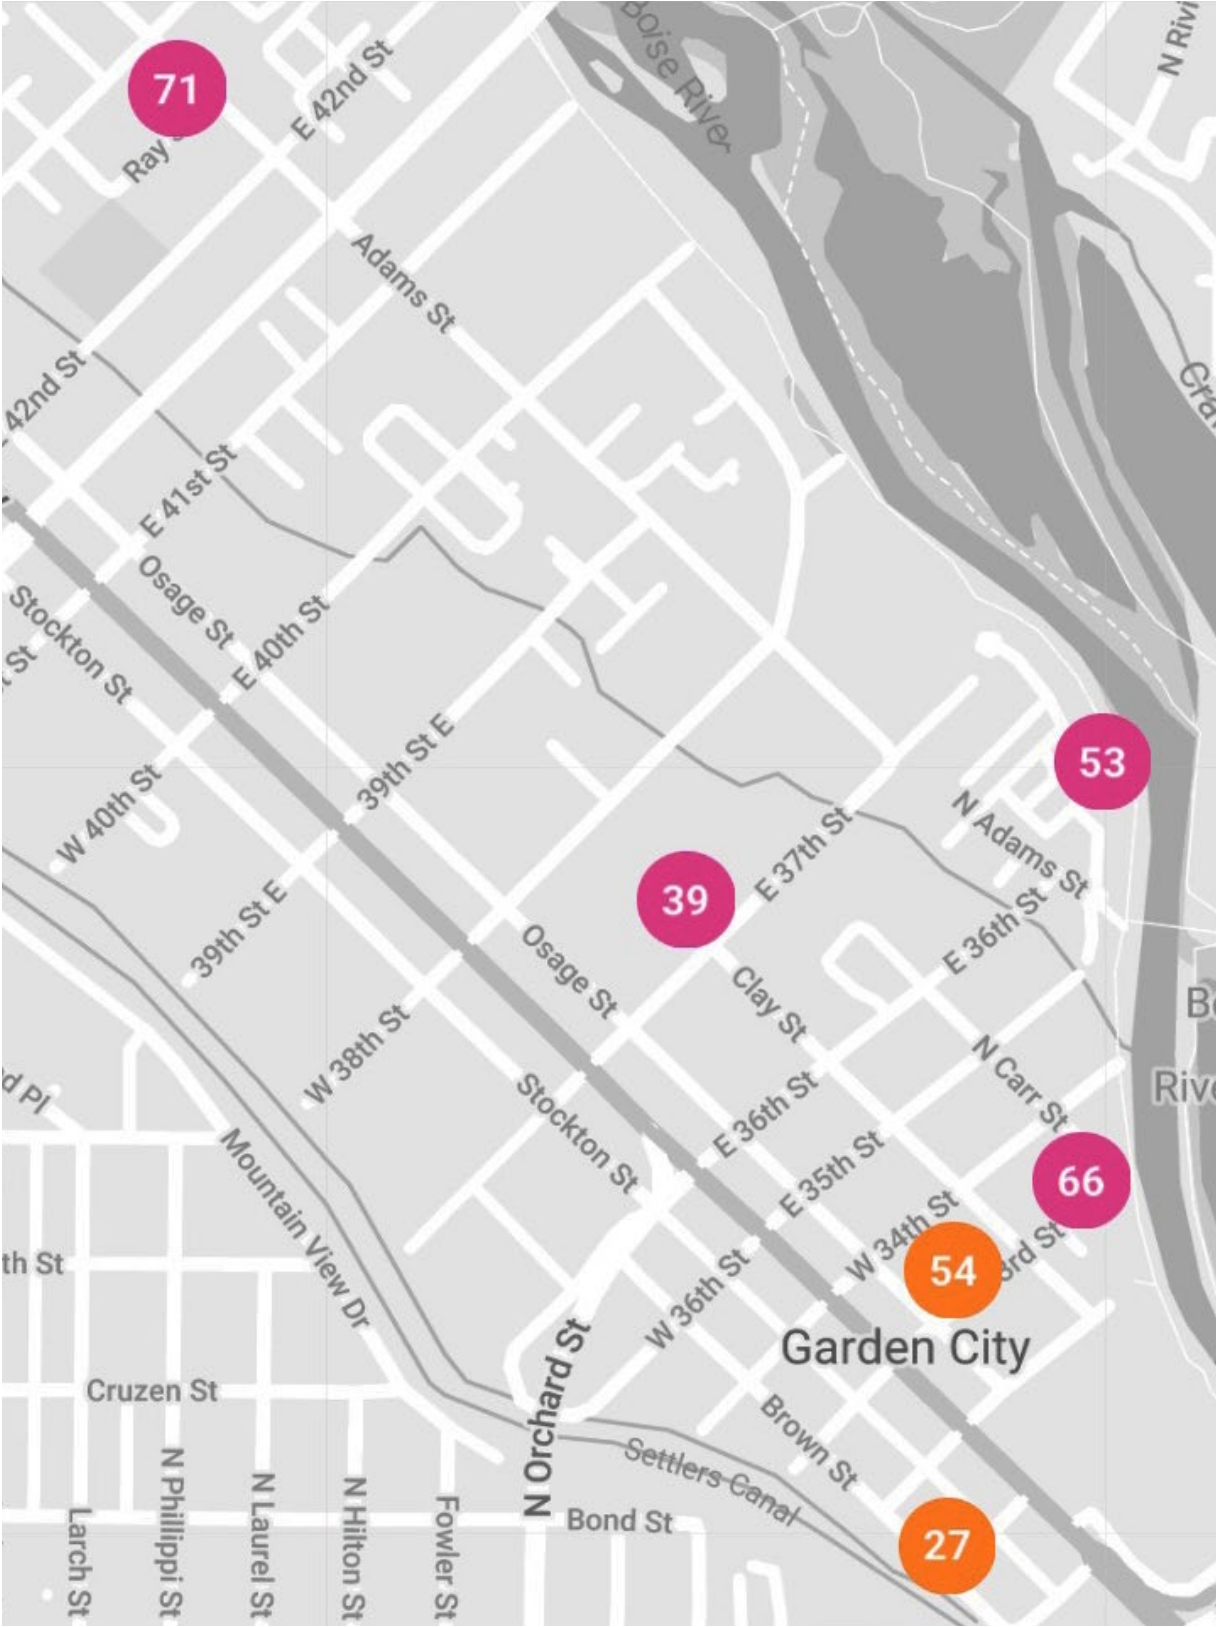

STUDIOS in GARDEN CITY