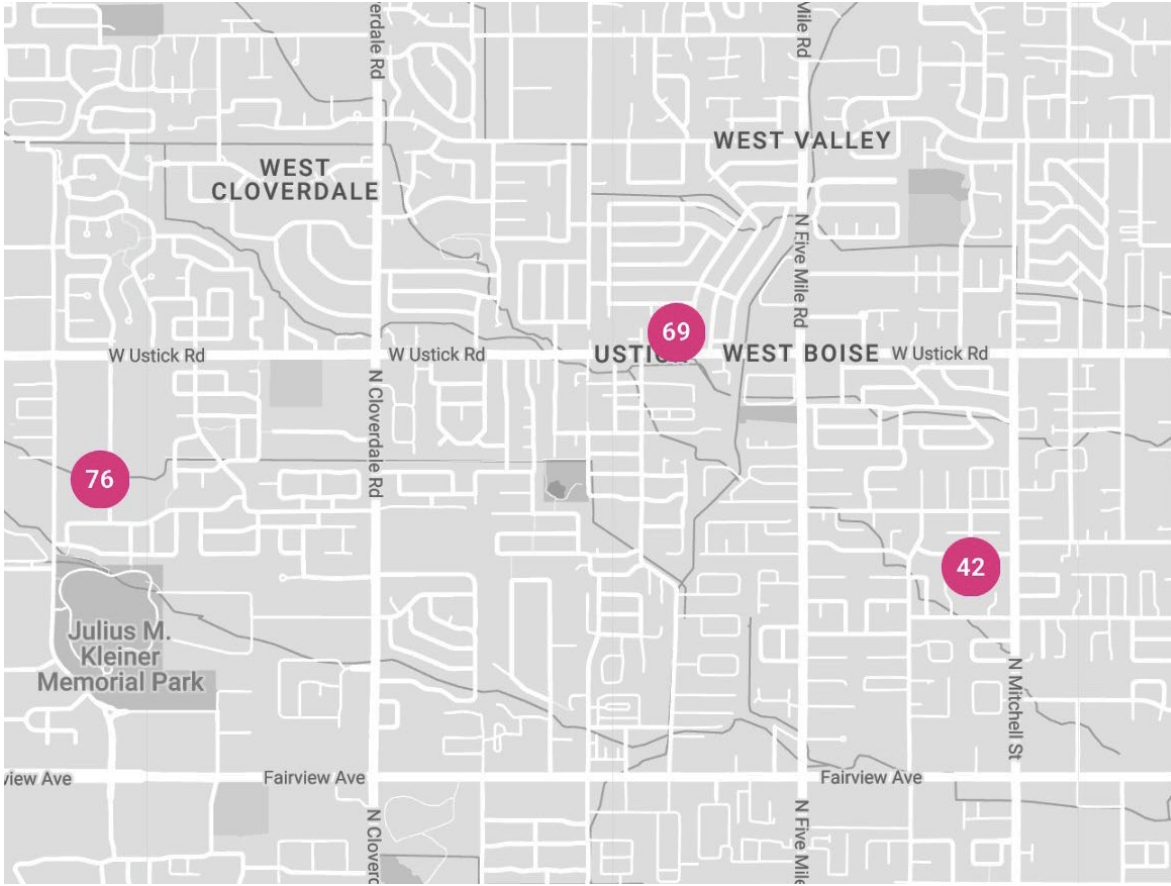

STUDIOS in MERIDIAN

STUDIOS in WEST BOISE

STUDIOS in GARDEN CITY

STUDIO in WEST END

STUDIOS in DOWNTOWN

STUDIOS in EAST BOISE

STUDIOS in SOUTHEAST BOISE

STUDIOS in BOISE BENCH