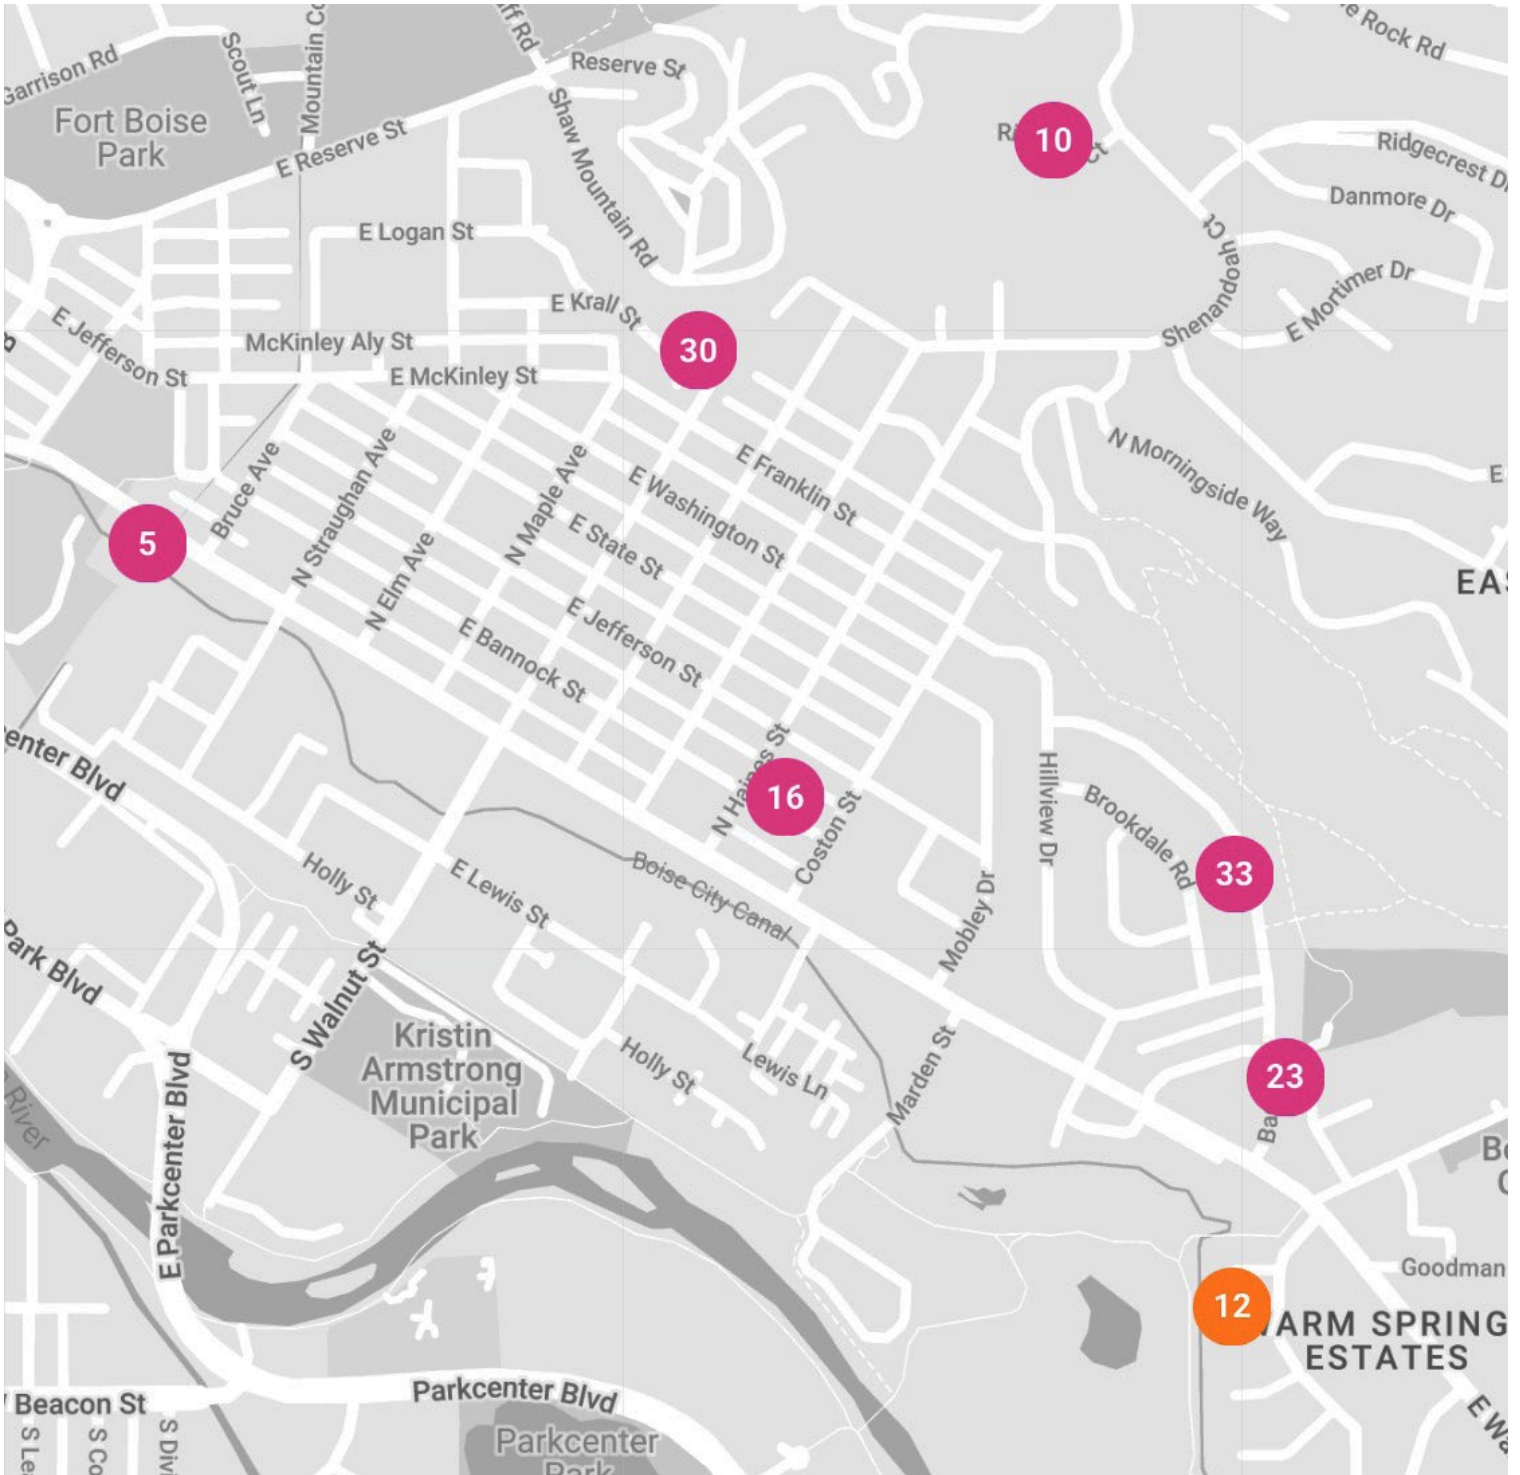

STUDIOS in MERIDIAN

STUDIOS in WEST BOISE

STUDIOS in GARDEN CITY

STUDIO in WEST END

STUDIOS in DOWNTOWN

STUDIOS in EAST BOISE

STUDIOS in SOUTHEAST BOISE

STUDIOS in BOISE BENCH