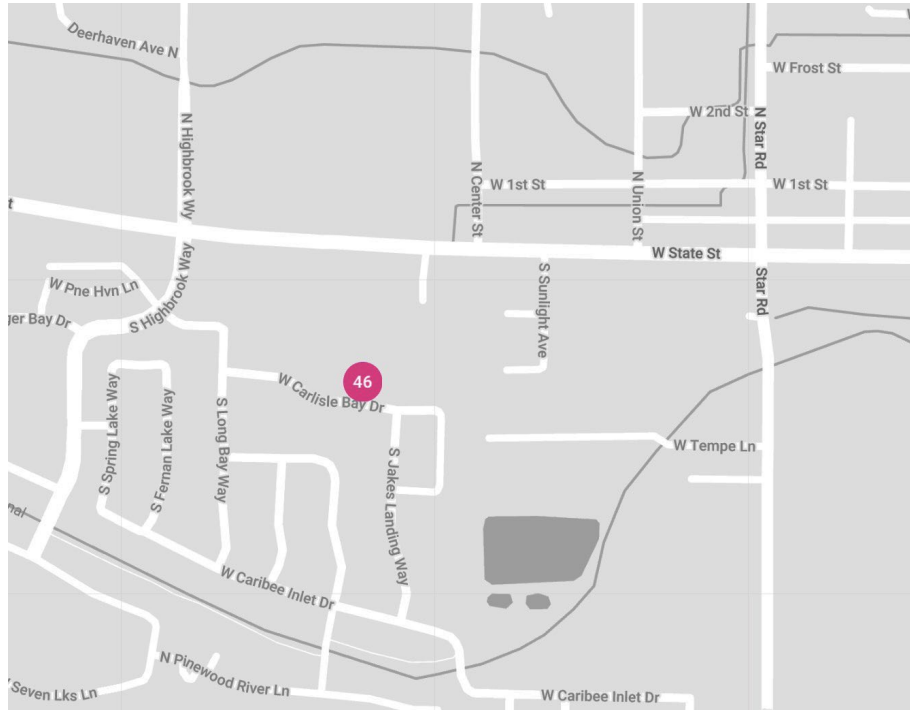

Sunday: 10:00 AM - 6:00 PM

Laura Wolstenholme

2061 N. Blaine way
Boise, ID 83702

laurawolsten@gmail.com
(208) 850-1431

Saturday: 10:00 AM - 6:00 PM

Sunday: 10:00 AM - 6:00 PM

STUDIO in STAR

STUDIOS in EAGLE