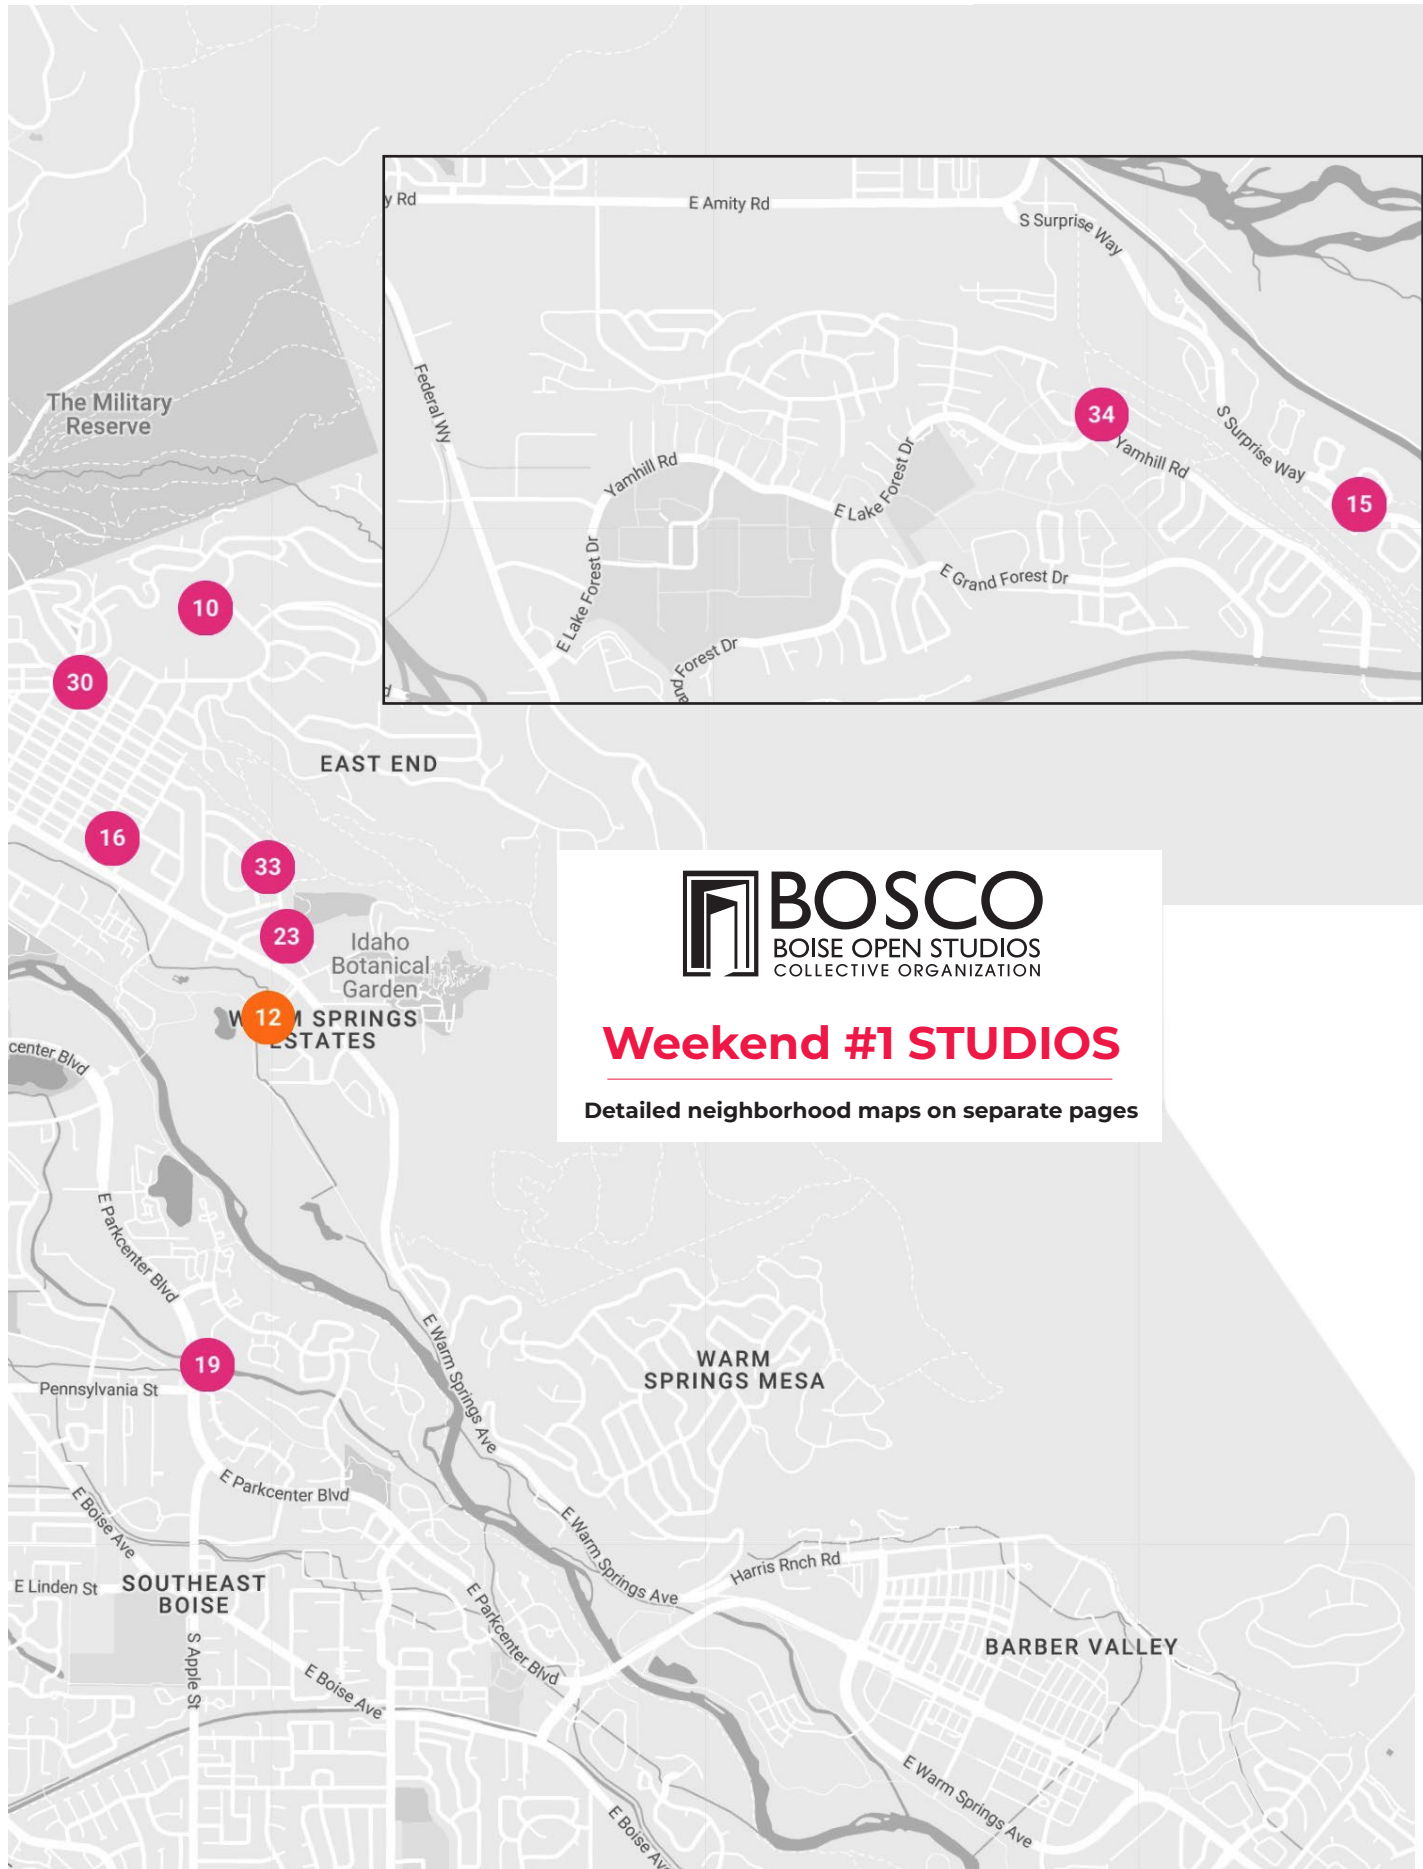

Weekend #1 STUDIOS

Detailed neighborhood maps on separate pages

 Individual Studios  Shared Studios (multiple artists)

BOSCO
 BOISE OPEN STUDIOS
 COLLECTIVE ORGANIZATION

Weekend #1 STUDIOS

Detailed neighborhood maps on separate pages

 Individual Studios  Shared Studios (multiple artists)

IN PARTNERSHIP WITH

BOISEWEEKLY

BAM | BOISE ART MUSEUM

2023 Open Studios Tour 2 Weekends, 4 Days to Explore.

First Weekend: **October 7th - 8th**

Second Weekend: **October 14th - 15th**