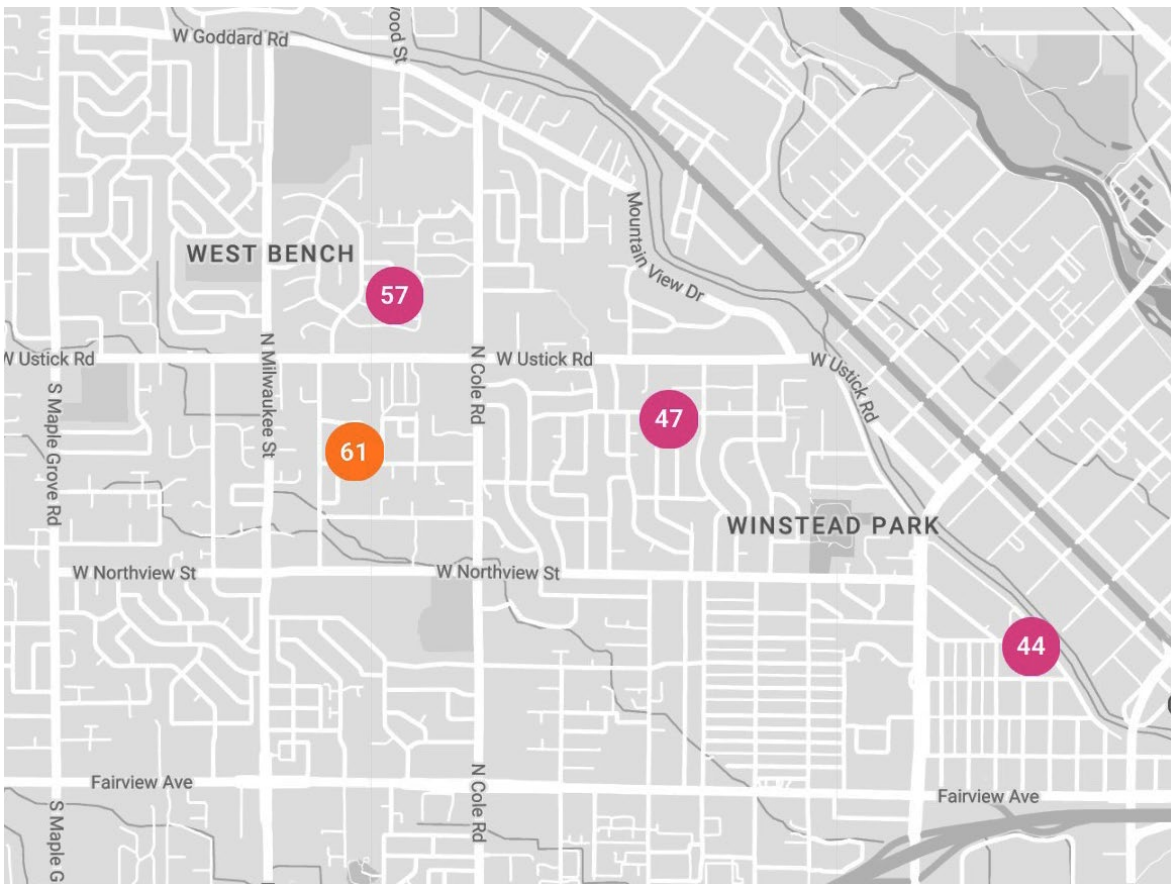

STUDIOS in MERIDIAN

STUDIOS in WEST BOISE

STUDIOS in GARDEN CITY

STUDIO in WEST END

STUDIOS in DOWNTOWN

STUDIOS in EAST BOISE

STUDIOS in SOUTHEAST BOISE

STUDIOS in BOISE BENCH