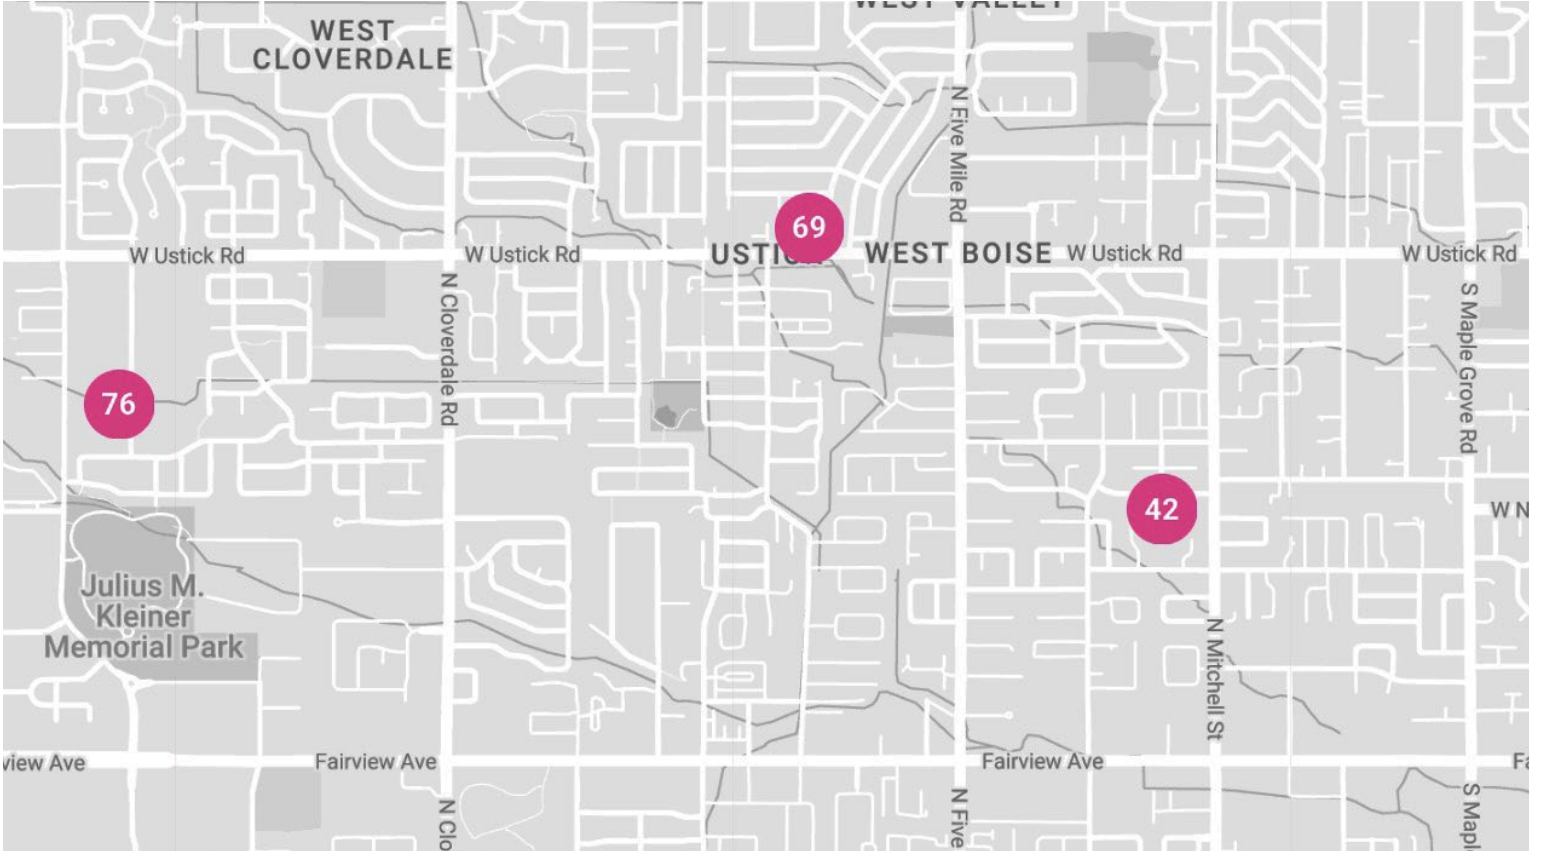

STUDIOS in WEST BOISE