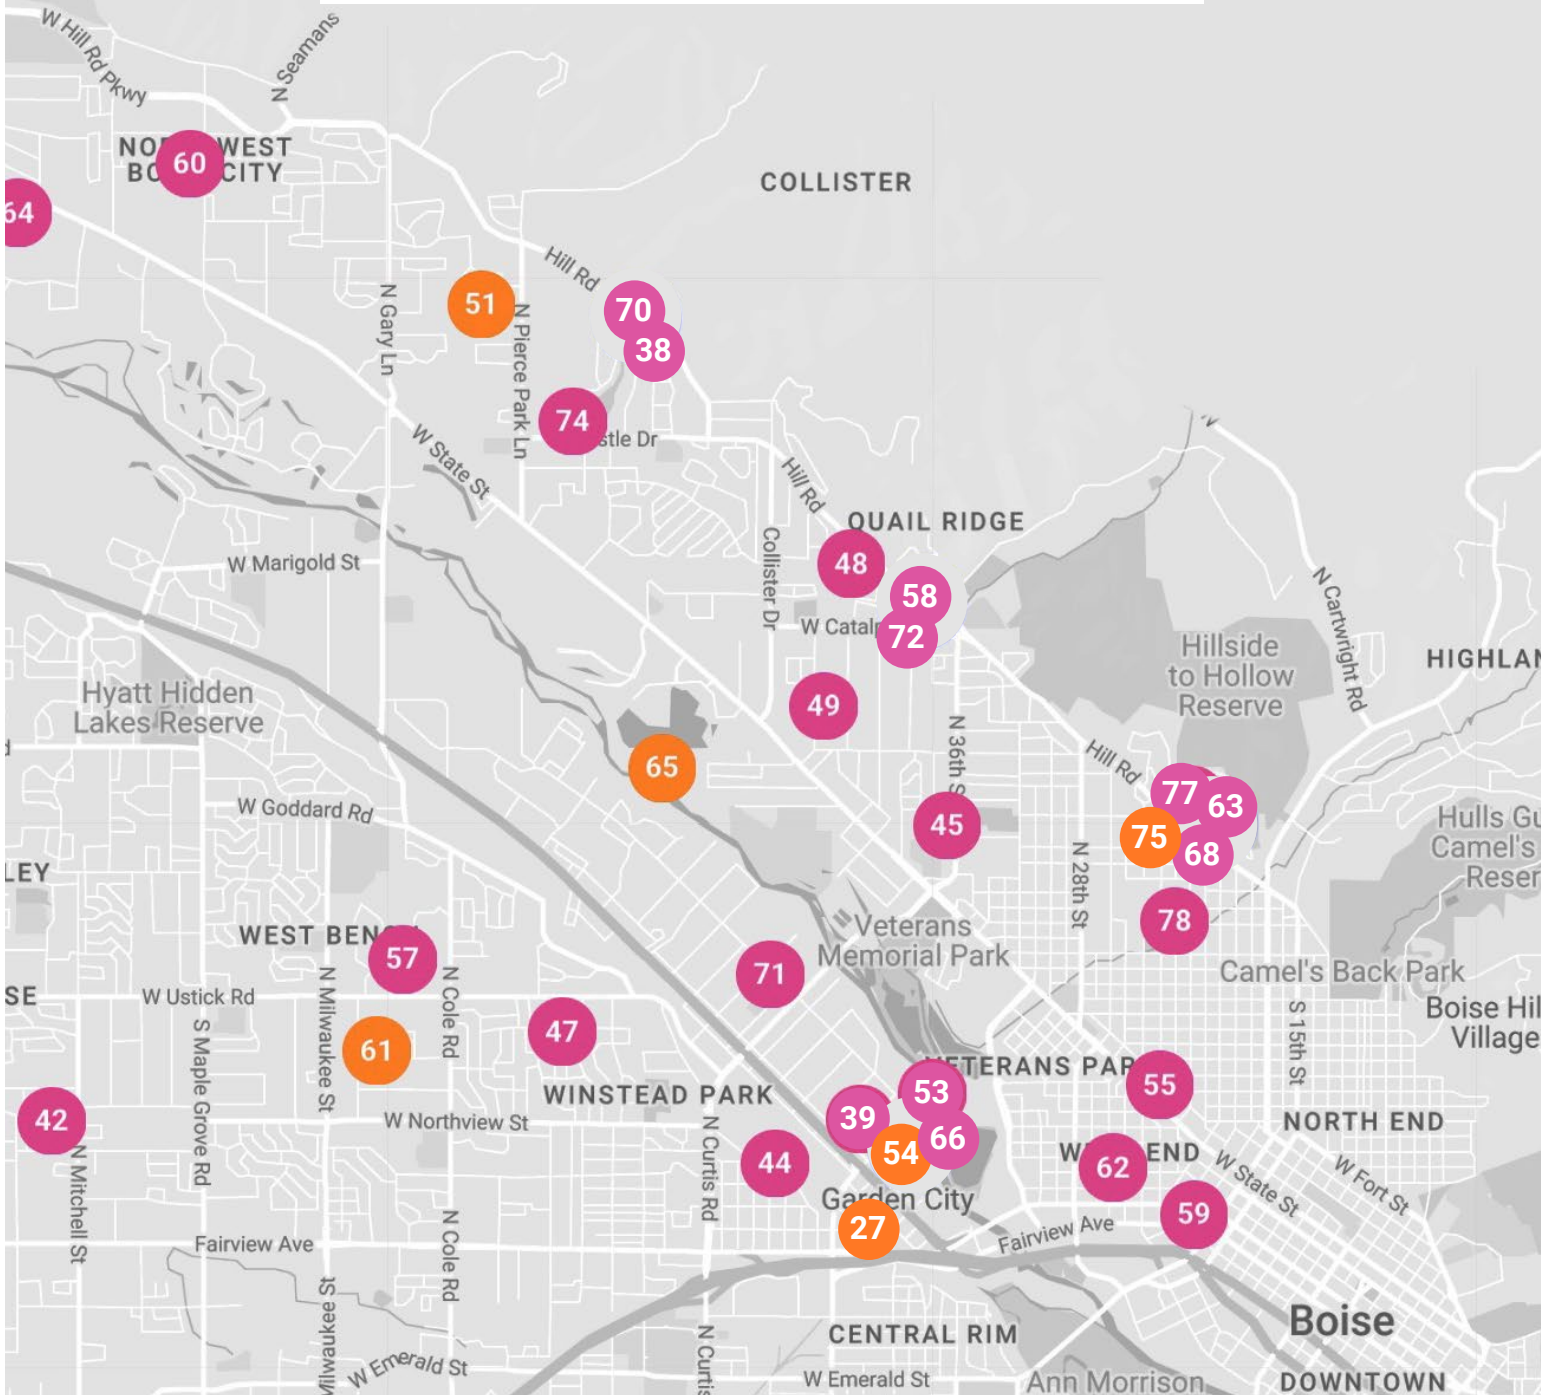

Weekend #2 STUDIOS

Detailed neighborhood maps on separate pages

Individual Studios   Shared Studios (multiple artists)