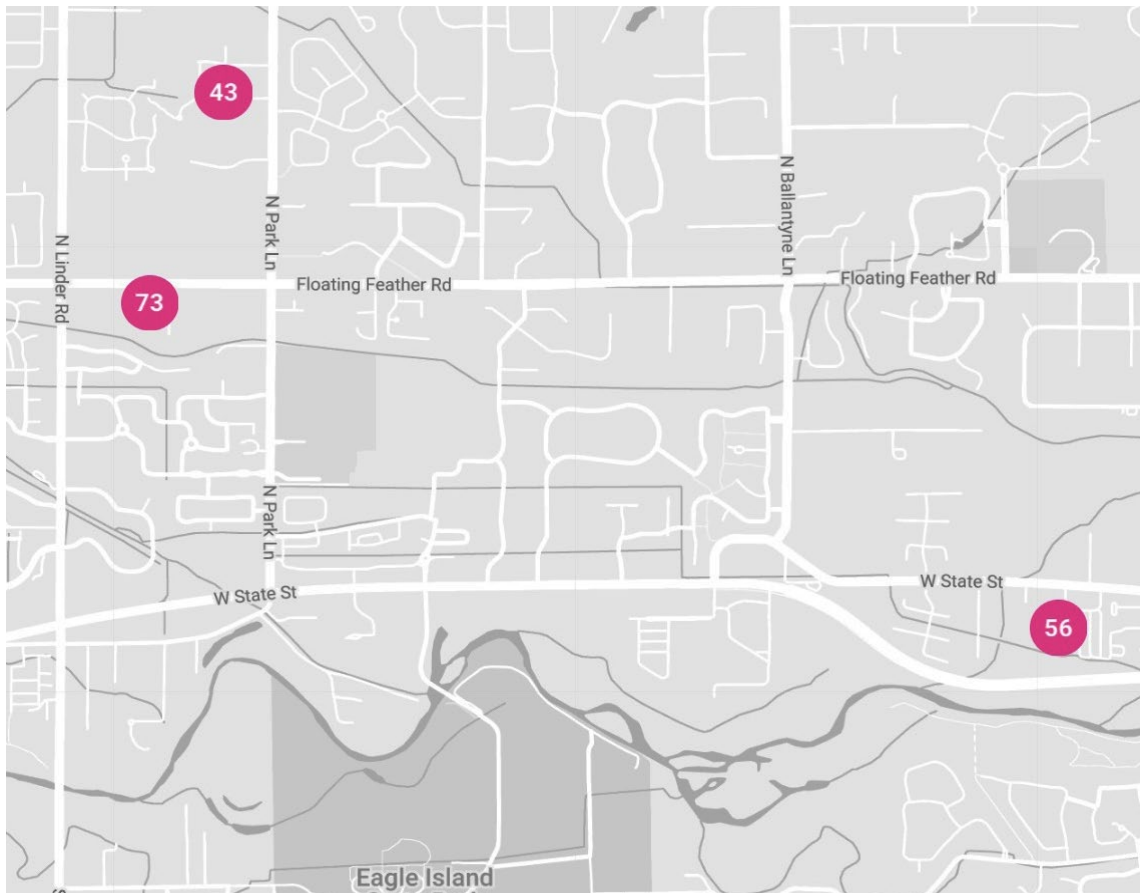

Sunday: 10:00 AM - 6:00 PM

Laura Wolstenholme

2061 N. Blaine way
Boise, ID 83702

laurawolsten@gmail.com
(208) 850-1431

Saturday: 10:00 AM - 6:00 PM

Sunday: 10:00 AM - 6:00 PM

STUDIO in STAR

STUDIOS in EAGLE