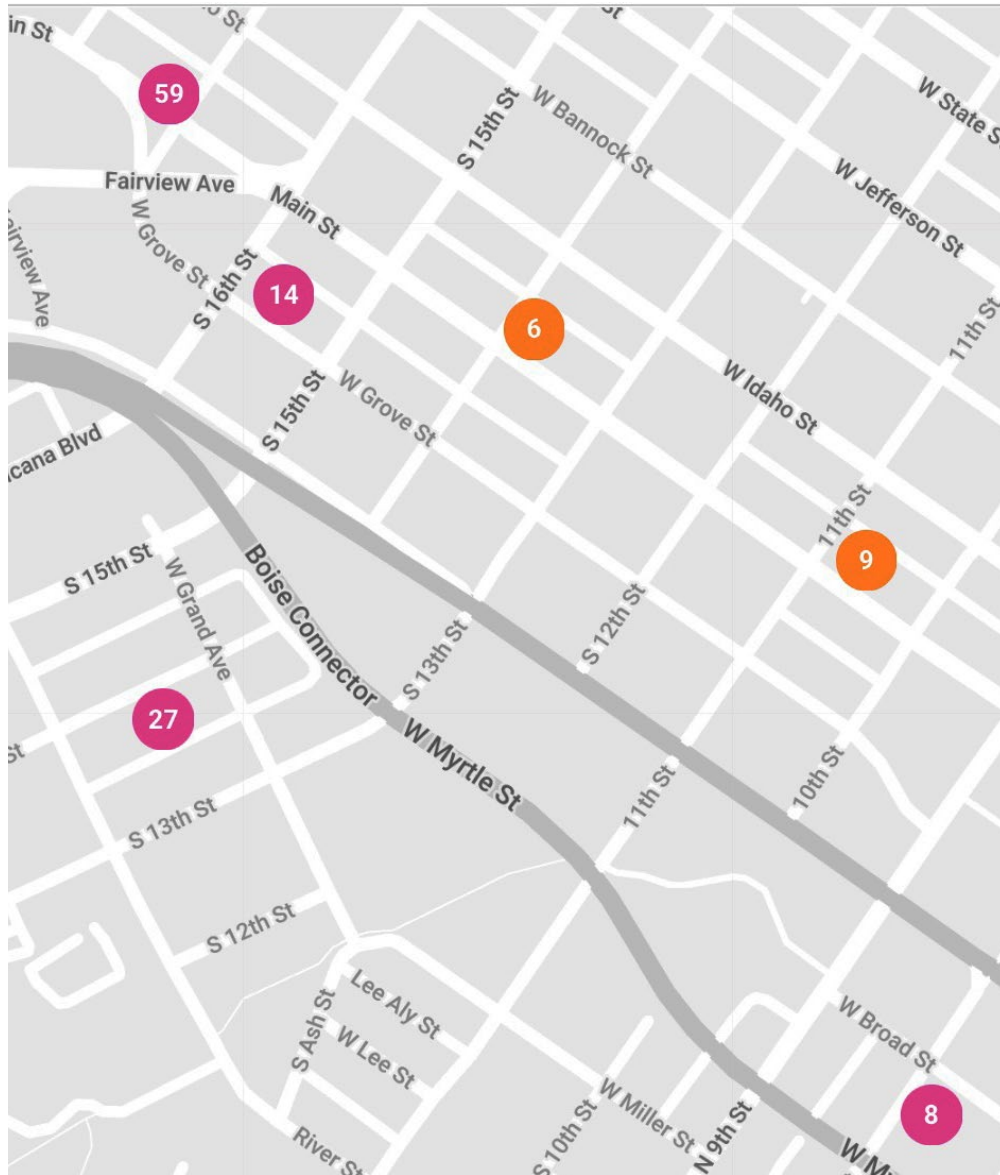

STUDIOS in MERIDIAN

STUDIOS in WEST BOISE

STUDIOS in GARDEN CITY

STUDIO in WEST END

STUDIOS in DOWNTOWN

STUDIOS in EAST BOISE

STUDIOS in SOUTHEAST BOISE

STUDIOS in BOISE BENCH